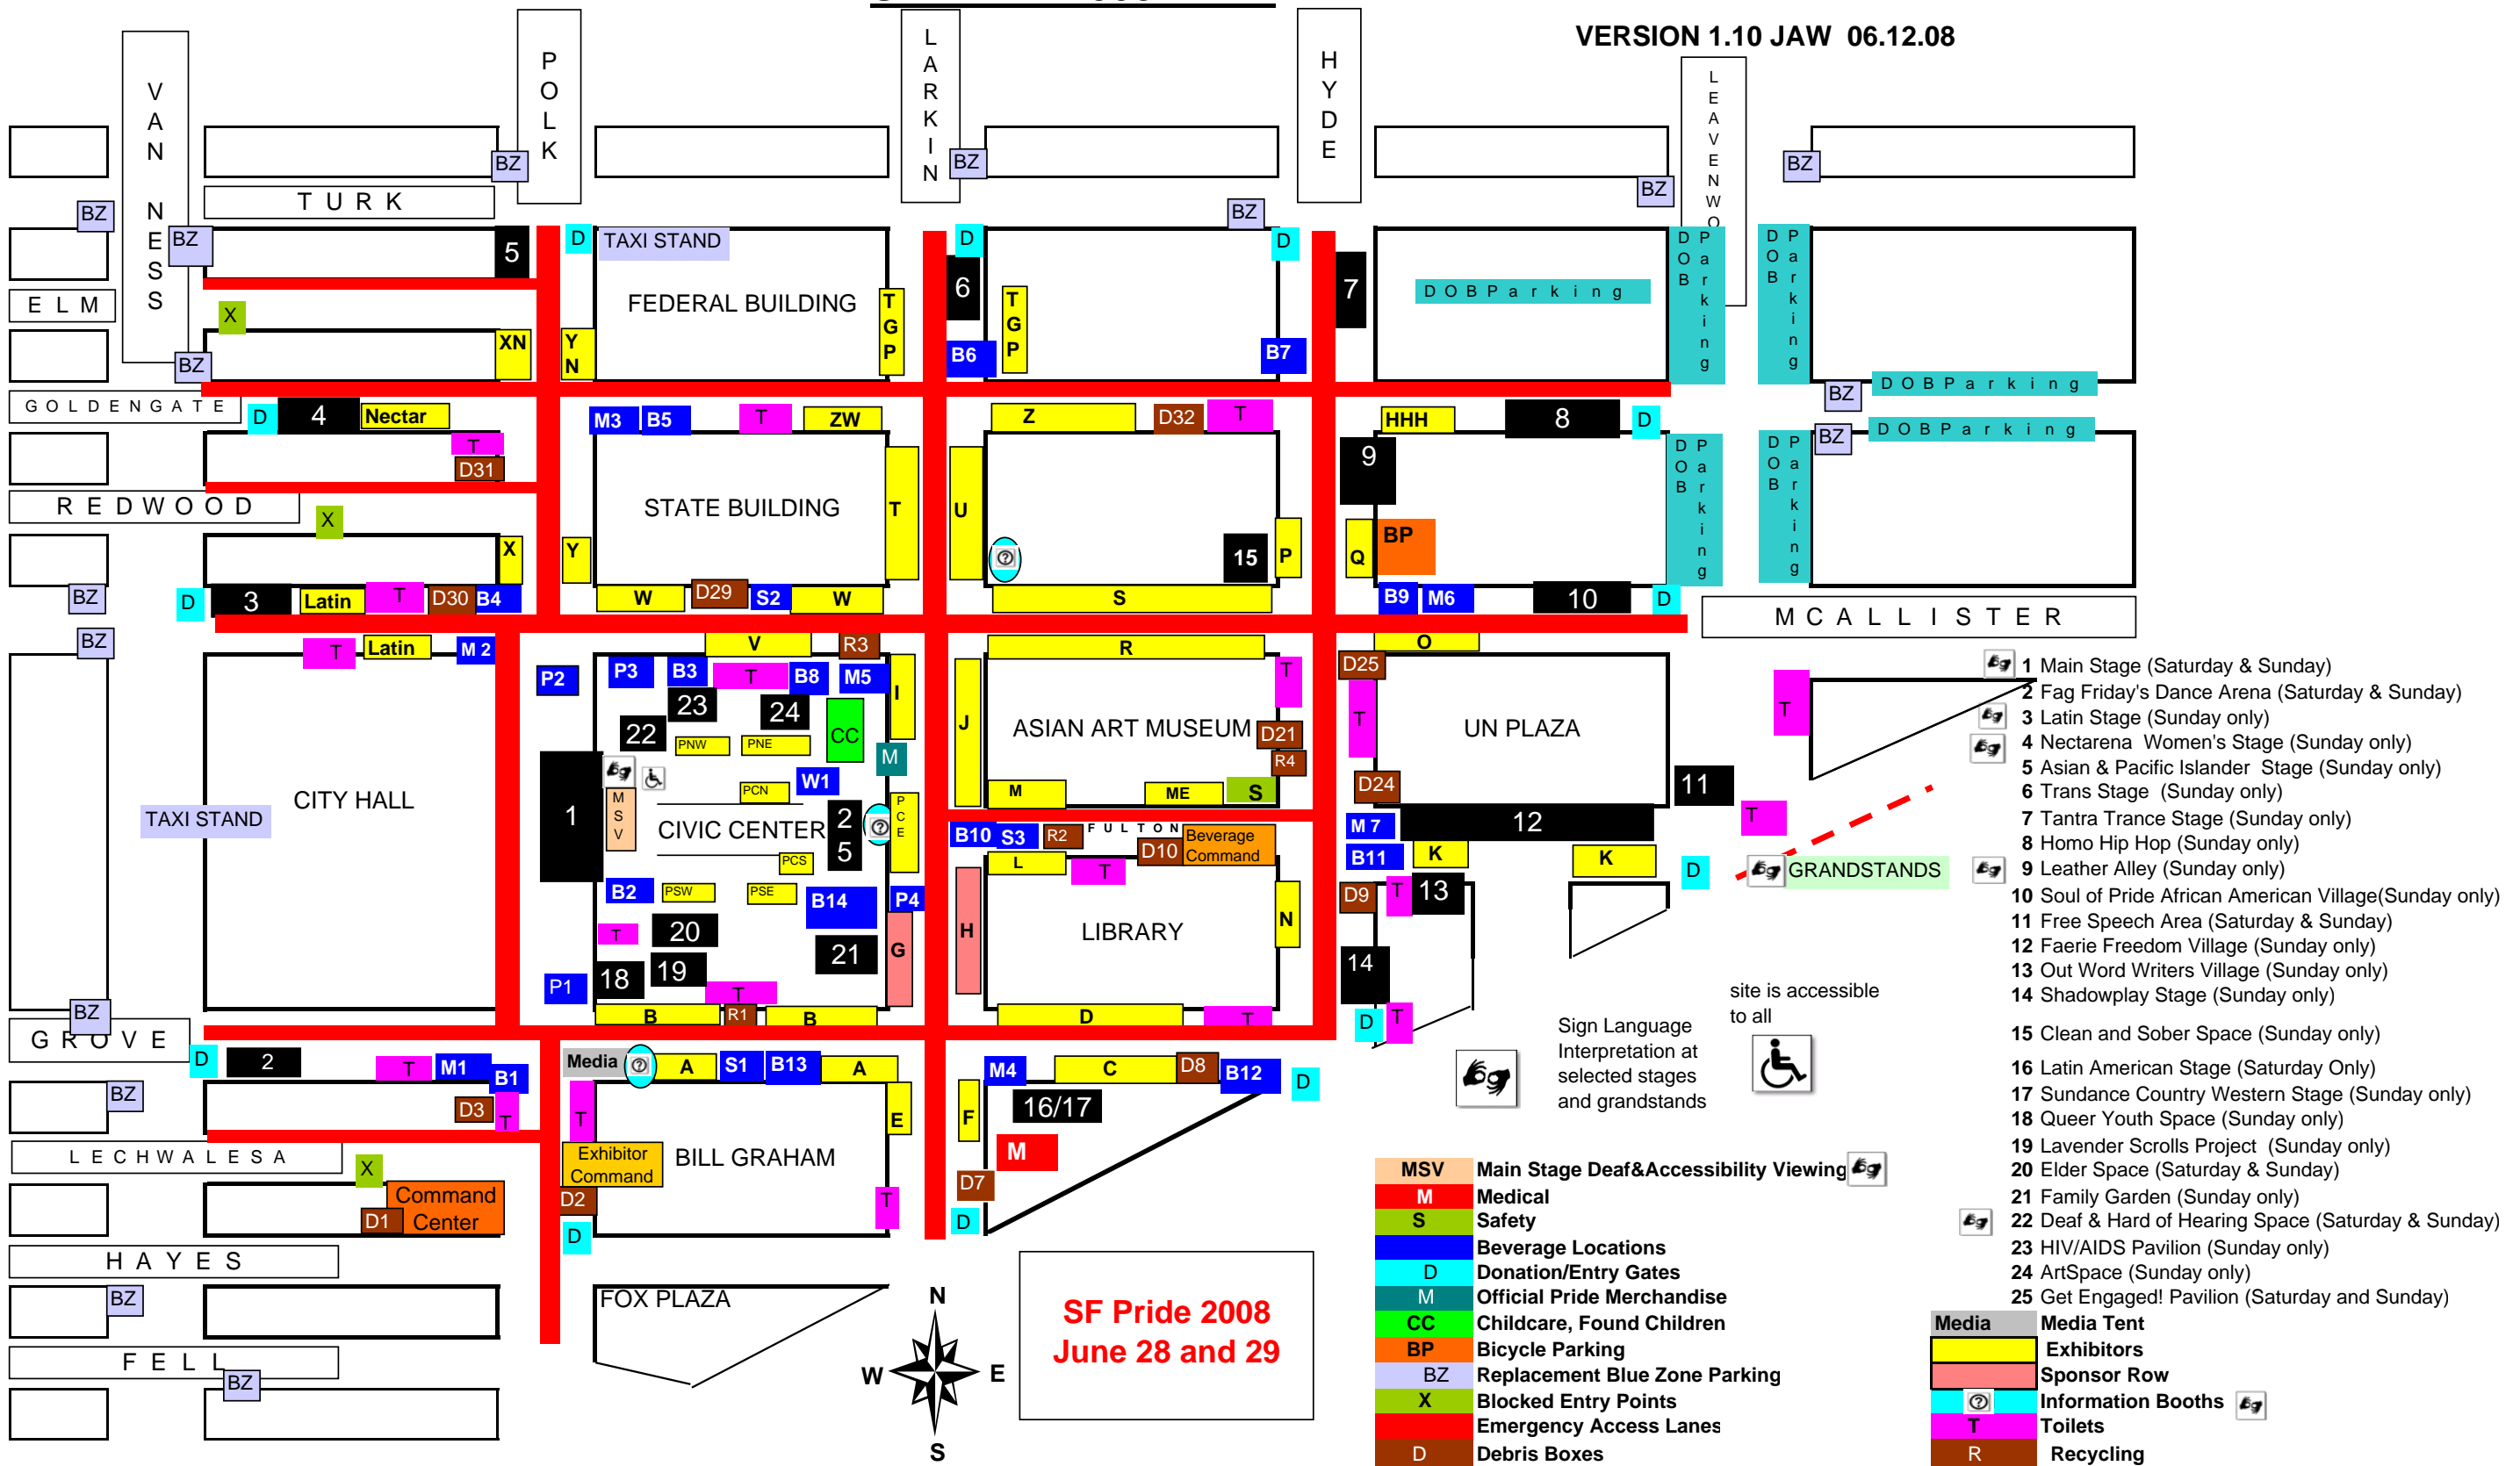

# SF PRIDE 2008 MAP

VERSION 1.10 JAW 06.12.08

**SF Pride 2008  
June 28 and 29**

- 1 Main Stage (Saturday & Sunday)
- 2 Fag Friday's Dance Arena (Saturday & Sunday)
- 3 Latin Stage (Sunday only)
- 4 Nectarena Women's Stage (Sunday only)
- 5 Asian & Pacific Islander Stage (Sunday only)
- 6 Trans Stage (Sunday only)
- 7 Tantra Trance Stage (Sunday only)
- 8 Homo Hip Hop (Sunday only)
- 9 Leather Alley (Sunday only)
- 10 Soul of Pride African American Village(Sunday only)
- 11 Free Speech Area (Saturday & Sunday)
- 12 Faerie Freedom Village (Sunday only)
- 13 Out Word Writers Village (Sunday only)
- 14 Shadowplay Stage (Sunday only)
- 15 Clean and Sober Space (Sunday only)
- 16 Latin American Stage (Saturday Only)
- 17 Sundance Country Western Stage (Sunday only)
- 18 Queer Youth Space (Sunday only)
- 19 Lavender Scrolls Project (Sunday only)
- 20 Elder Space (Saturday & Sunday)
- 21 Family Garden (Sunday only)
- 22 Deaf & Hard of Hearing Space (Saturday & Sunday)
- 23 HIV/AIDS Pavilion (Sunday only)
- 24 ArtSpace (Sunday only)
- 25 Get Engaged! Pavilion (Saturday and Sunday)

- MSV** Main Stage Deaf&Accessibility Viewing
- M** Medical
- S** Safety
- B** Beverage Locations
- D** Donation/Entry Gates
- M** Official Pride Merchandise
- CC** Childcare, Found Children
- BP** Bicycle Parking
- BZ** Replacement Blue Zone Parking
- X** Blocked Entry Points
- E** Emergency Access Lanes
- D** Debris Boxes

- Media** Media Tent
- E** Exhibitors
- S** Sponsor Row
- I** Information Booths
- T** Toilets
- R** Recycling