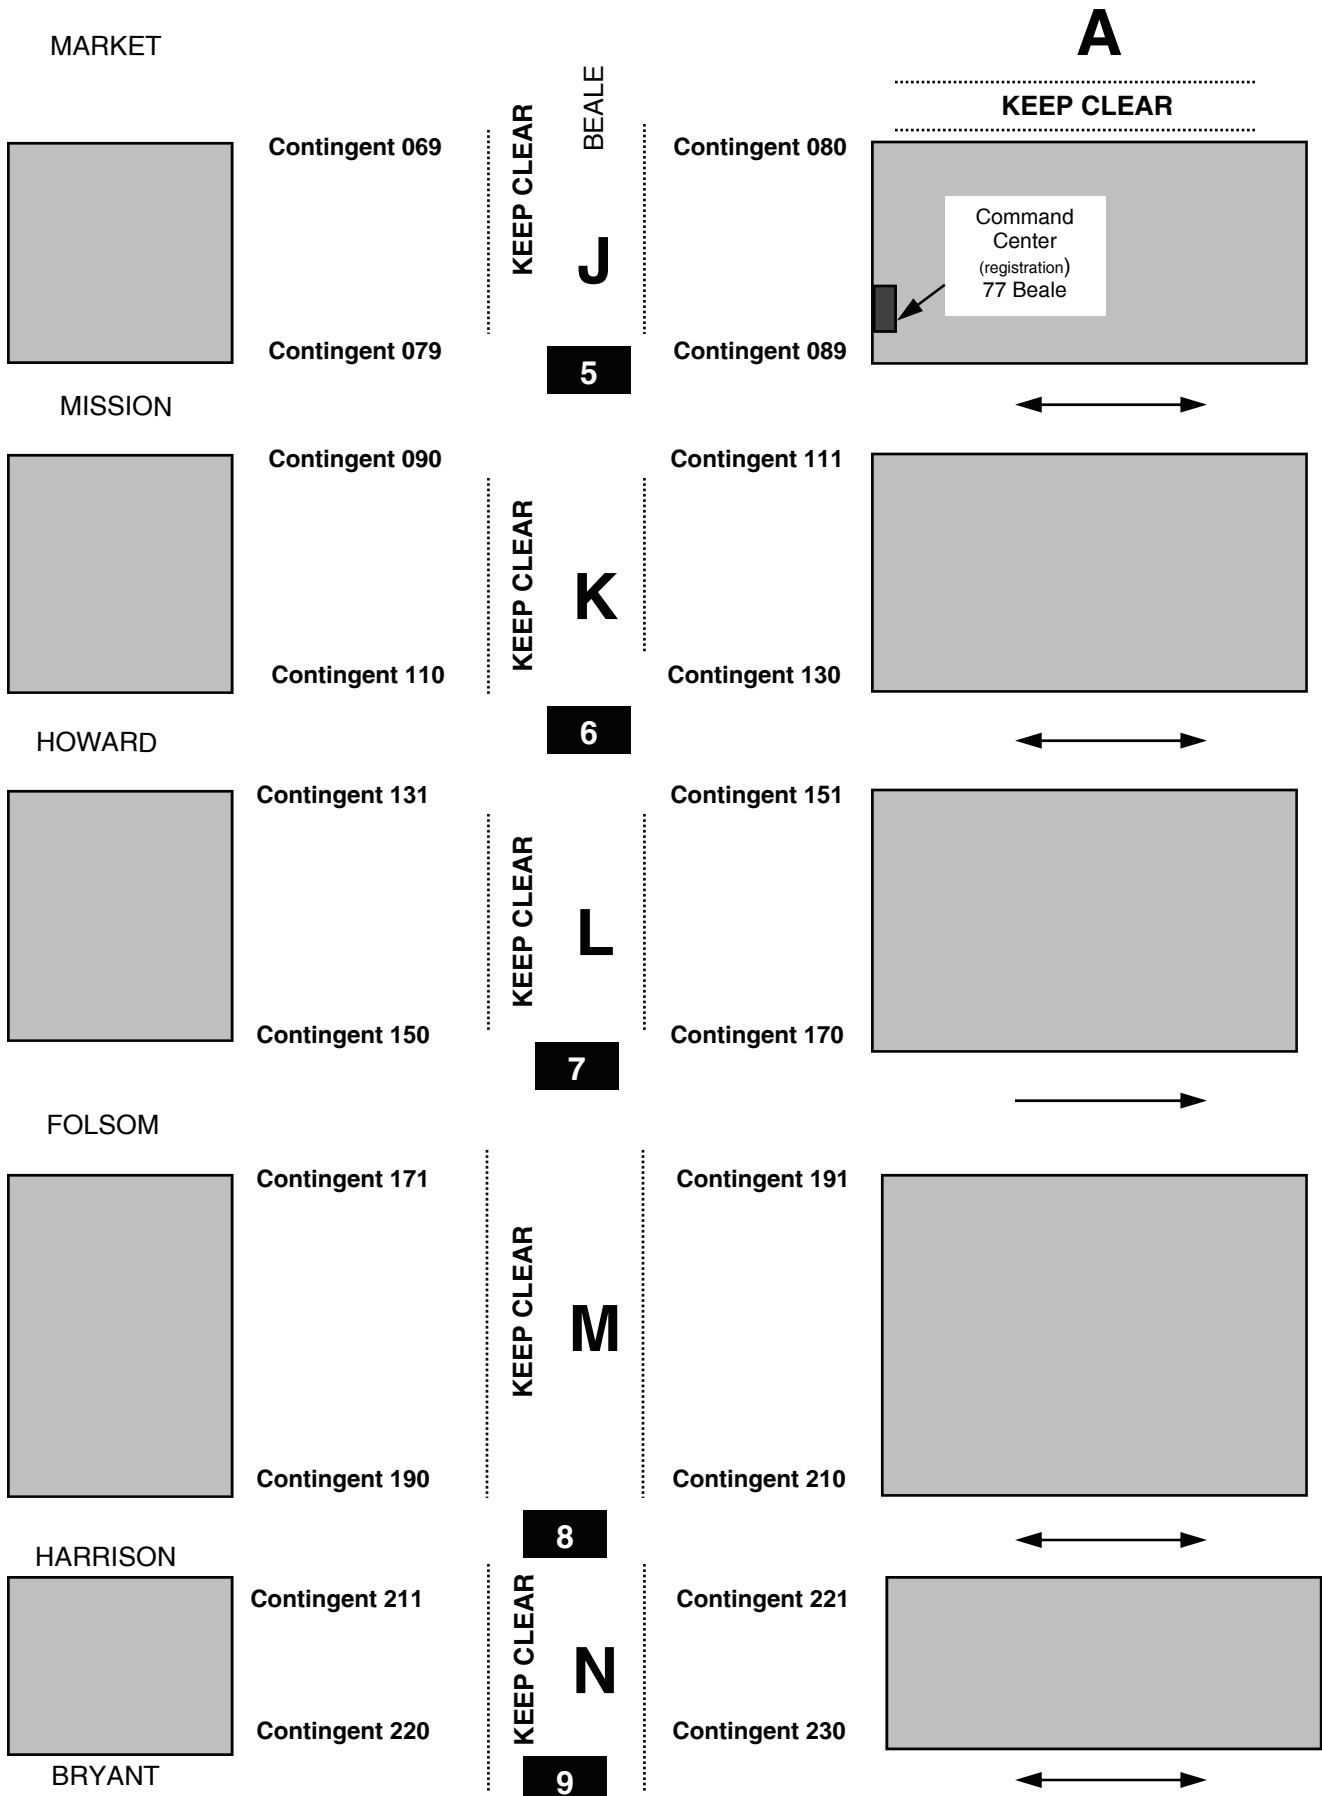

San Francisco Pride 2008 Parade Assembly Map

San Francisco Pride 2008 Parade Assembly Map