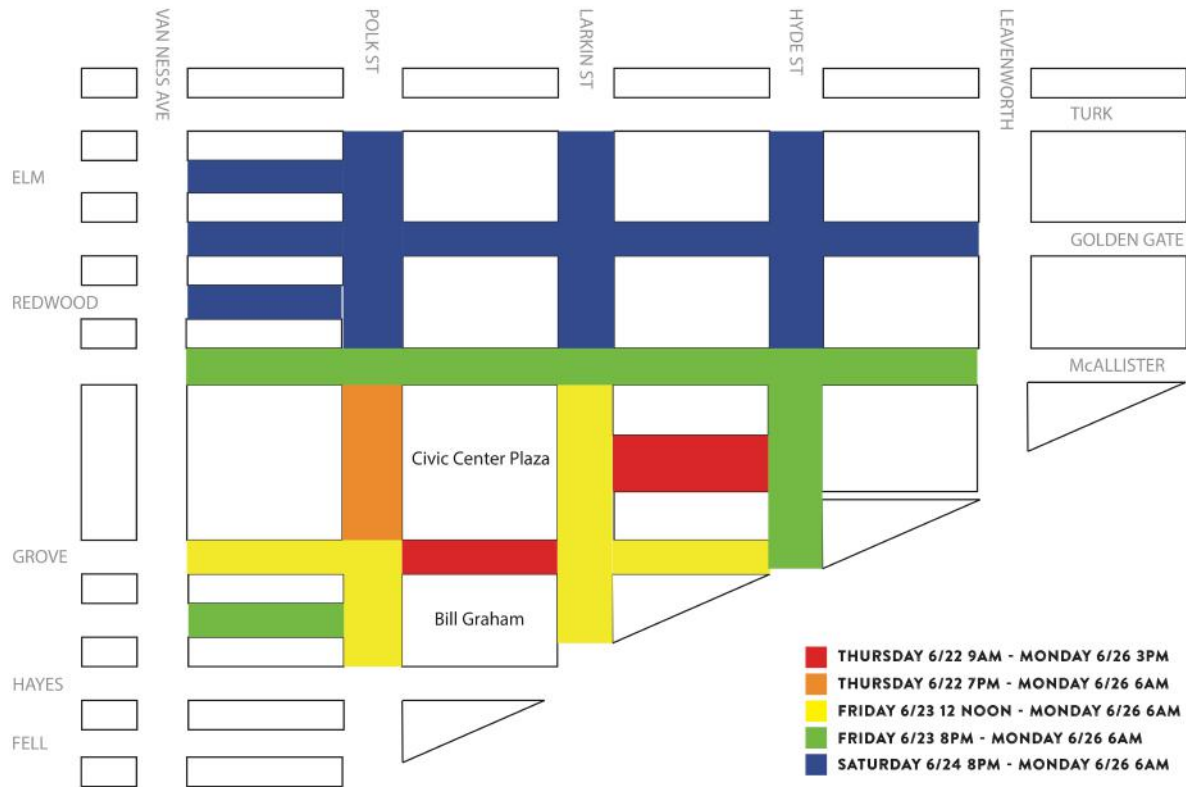

SAN FRANCISCO PRIDE®

Map of CELEBRATION Street Closures:

CALENDAR INFORMATION

Celebration and Rally

Civic Center Plaza
Saturday, June 24 | Noon to 6:00 PM
Sunday, June 25 | 11:00 AM to 6:00 PM

47th Annual SF Pride Parade and March

Sunday, June 25 | Starting at 10:30 AM
Along Market Street, from Beale to 8th Street

ABOUT SF PRIDE

The San Francisco Pride Celebration Committee is a 501(c)3 non-profit organization founded to produce the SF Pride Celebration and Parade. The mission of the organization is to educate the world on LGBTQ issues, as well as commemorate the heritage, celebrate the culture, and liberate the people of all LGBTQ communities. A world leader in the Pride movement, SF Pride is also a grant-giving organization through its Community Partners Program. Since 1997, SF Pride has granted over $2.7 million dollars in proceeds to local nonprofit LGBTQIA organizations and organizations working on issues related to HIV/AIDS, cancer, homelessness, housing rights, and animal welfare.

For more information:

Visit sfpride.org | Email media@sfpride.org | Telephone (415) 335-9337

###