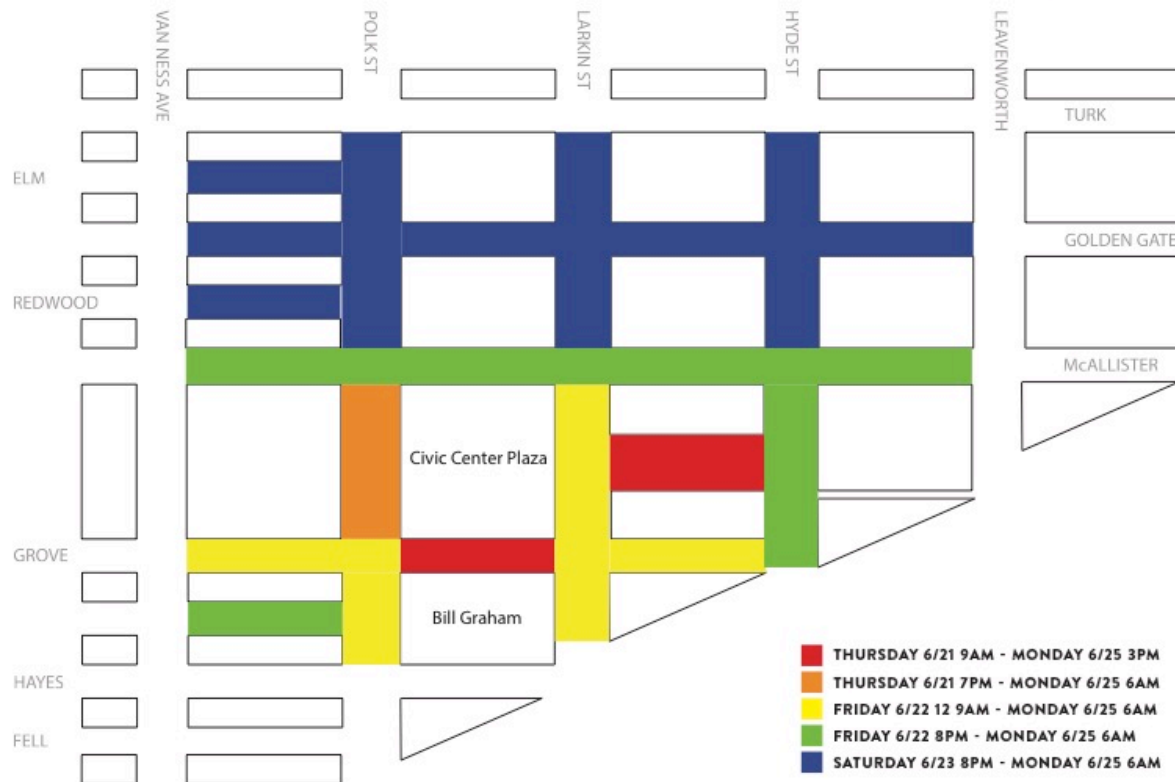

SAN FRANCISCO PRIDE®

2018 SF PRIDE STREET CLOSURES

Media Contacts:

Fred Lopez | Communications Manager
fred@sfpride.org | 415-508-5538

EVENT CALENDAR

San Francisco LGBT Pride Celebration and Parade
Generations of Strength | June 23-24, 2018

Celebration/Rally

Civic Center Plaza Park
Saturday, June 23, 12:00 PM to 6:00 PM
Sunday, June 24, 11:00 AM to 6:00 PM

Parade/March

Along Market Street,
from Embarcadero to Civic Center
Sunday, June 24, beginning at 10:30 AM

About the San Francisco Pride Celebration Committee

The San Francisco Pride Celebration Committee is a 501(c)3 non-profit organization founded to produce the SF Pride Celebration and Parade. The mission of the organization is to educate the world on LGBTQ issues, as well as commemorate the heritage, celebrate the culture, and liberate the people of all LGBTQ communities. A world leader in the Pride movement, SF Pride is also a grant-giving organization through its Community Partners Program. Since 1997, SF Pride has granted over $2.5 million dollars in proceeds to local nonprofit LGBTQIA organizations and organizations working on issues related to HIV/AIDS, cancer, homelessness, housing rights, and animal welfare.

For More Information or to Become a Member

Visit sfpride.org | Email media@sfpride.org | Telephone (415) 864-0831

#####